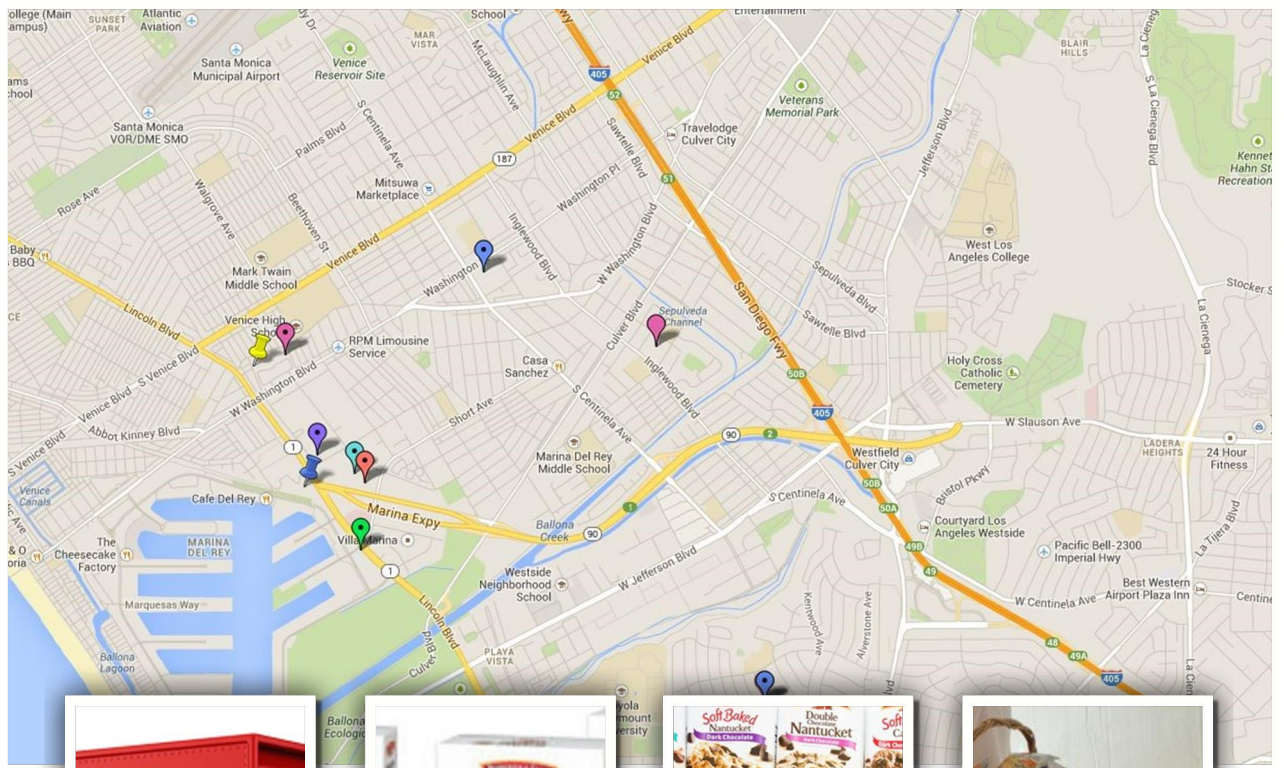

George Massalas
BIZ Builder.Com

chris@bizbuilder.com
<http://www.bizbuilder.com>

$500,000

Profitable Pepperidge Farm Route Marina Del Rey! Marina Del Rey, CA

Location: Marina Del Rey, CA

Asking Price: $500,000

Down: $200,000

Annual Gross: $556,400

Annual Net: $111,280

No. Of Stores: 13 & More

Employees: 1 Full Time

Reason for Sale: Retirement

EQUAL HOUSING OPPORTUNITY
Information supplied by sellers. Deemed reliable but not guaranteed.
DRE # 01852885 / 01871760

Come See the Virtual Tour!
www.tourfactory.com/1140417