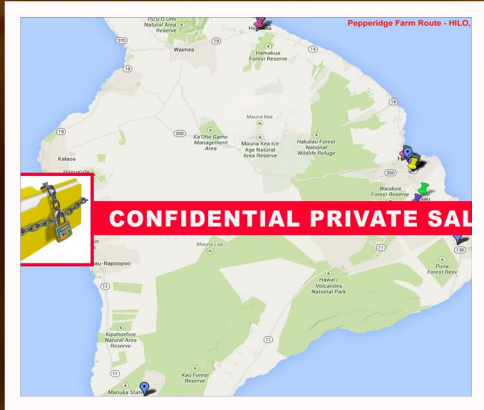

George Massalas
BIZ Builder.Com
 800-727-2100 [Option 1]
 chris@bizbuilder.com
 http://www.bizbuilder.com

\$199,995

Pepperidge Farm Route-HILO, Hawaii!, Hilo, HI

Location: HILO, Hawaii
 Asking Price: \$199,995
 Down: \$100,000
 Annual Gross: \$338,312
 Annual Net: \$67,700
 No. Of Stores: 21
 Employees: 1 Full Time
 Reason for Sale: Route Growth